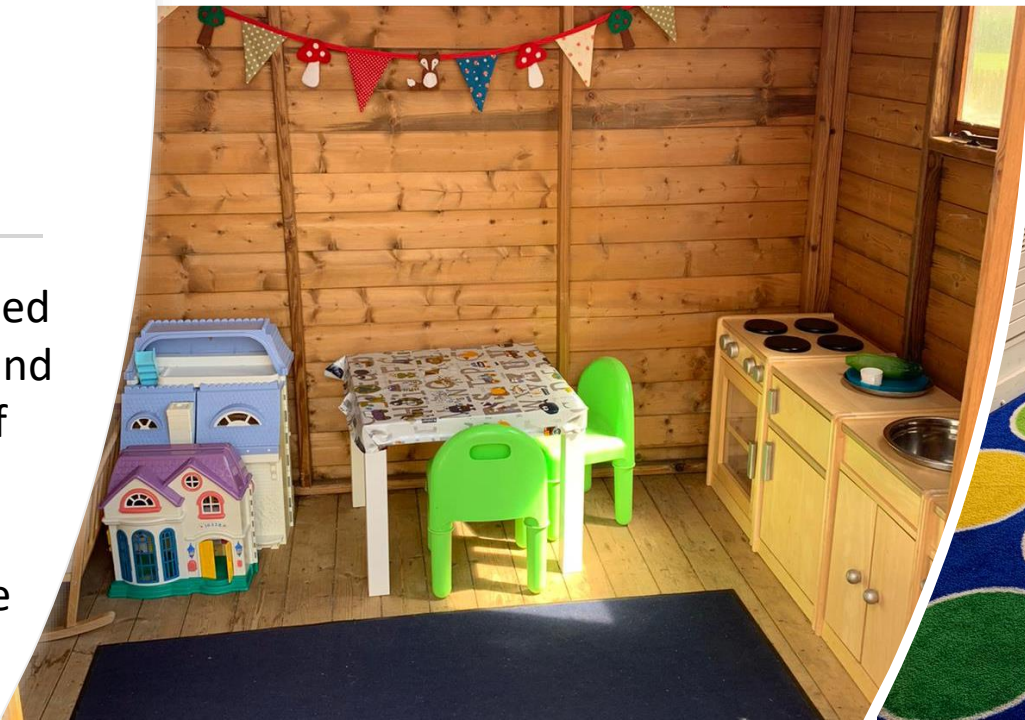

Welcome to

Early Years Foundation Stage

Nursery

Our Nursery is a large self-contained unit with its own kitchen, toilets and outdoor play area. The room itself is split into different play zones such as home corner, art area, investigation zone (which is where Brian our pet snail lives).

Reception

We have three rooms in our Reception area. There is a classroom, an art area and a play-based learning room

Outdoor Areas

We have lots of outdoor space to explore. A covered veranda for outdoor play in all weather, a play area which includes different zones such as gardening, construction, water play. A bike track and a large on-site forest area.